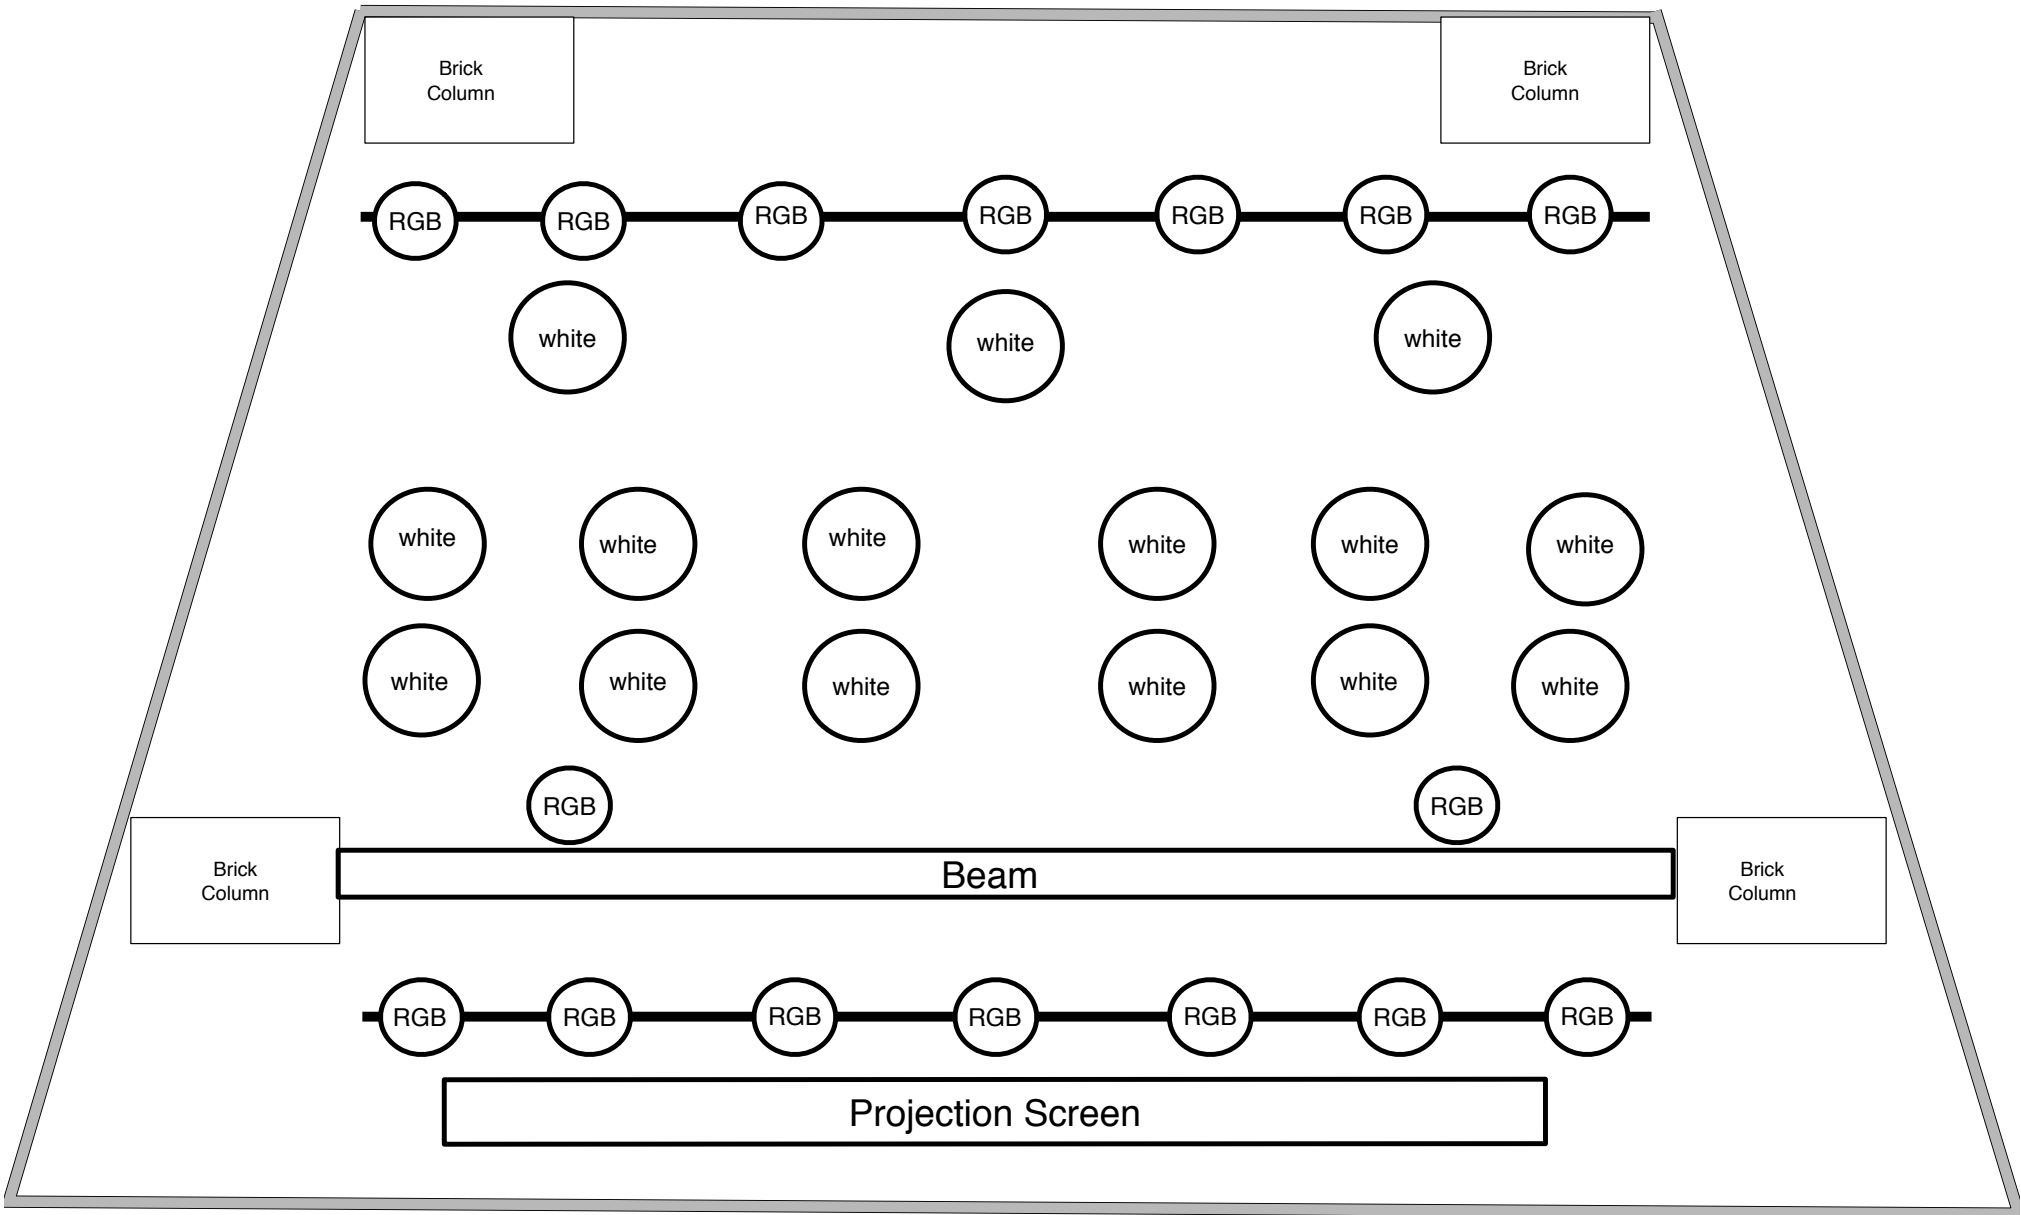

FRONT

Stage Height
3ft

CENTRAL PARK LIVINGSTON

**Stage
Left**

REAR

**Stage
Right**

Brick
Column

Brick
Column

white

white

white

white

white

white

white

white