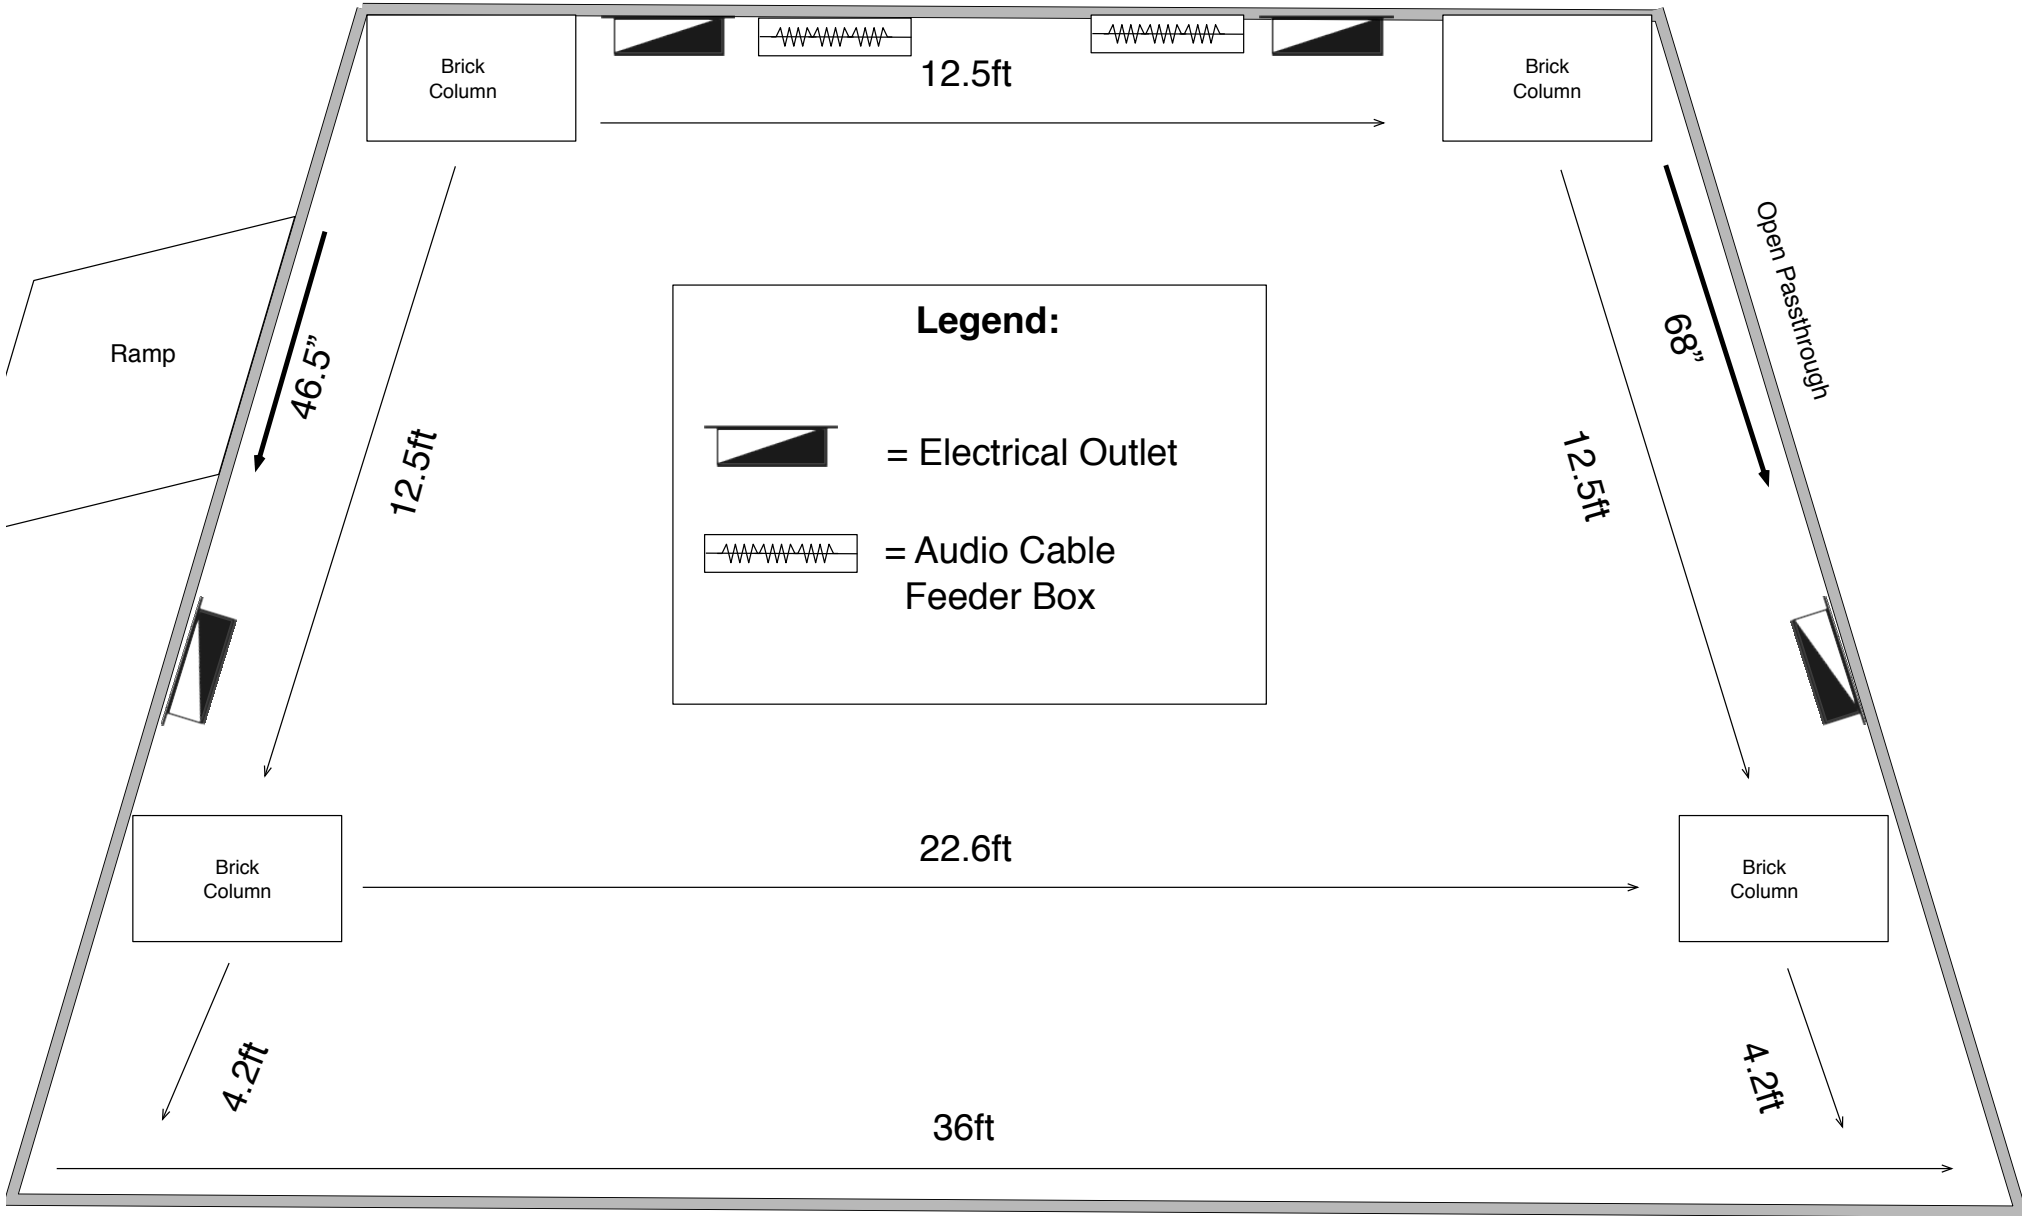

**Stage
Left**

REAR

**Stage
Right**

Legend:

= Electrical Outlet

= Audio Cable
Feeder Box

22.6ft

36ft

FRONT

Stage Height
3ft

CENTRAL PARK LIVINGSTON

**Stage
Left**

REAR

**Stage
Right**

Brick
Column

Brick
Column

RGB

Projection Screen

36ft *appx.

FRONT

CENTRAL PARK LIVINGSTON

****6 Electrical Outlets
Available****